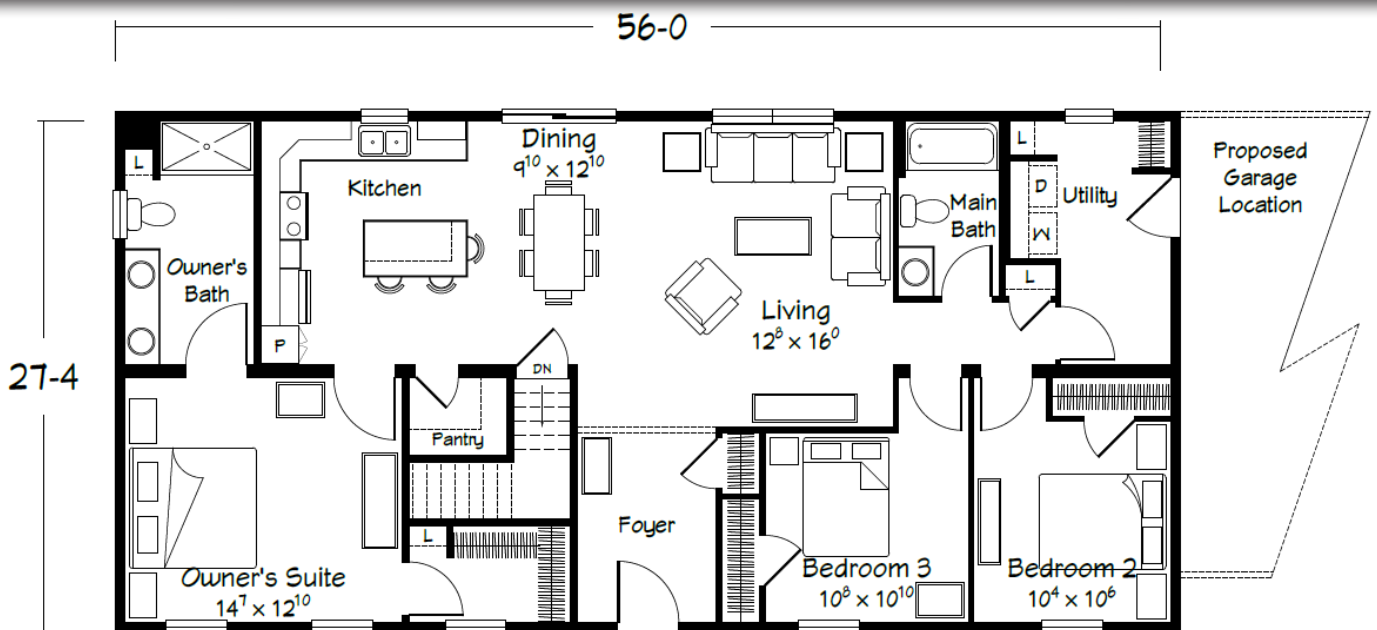

New
PLAN OF THE MONTH: *January 2024*

Shown with site built entry covering and garage

PLAN NAME: Alton Ranch

PLAN INFO: 1530 sq. ft | 3 Bedrooms | 2 Baths

DESCRIPTION: Ranch

COLLECTION/SPECIFICATIONS: Homestead Series

Scan QR for
Interior Views